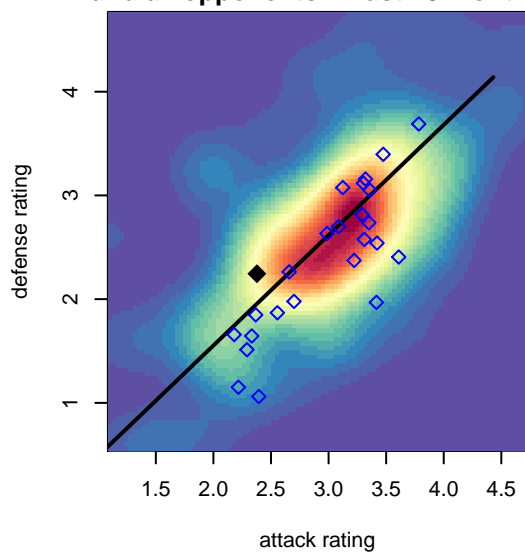

**attack and defense rating
relative to others at age
and all opponents in last 13 months**