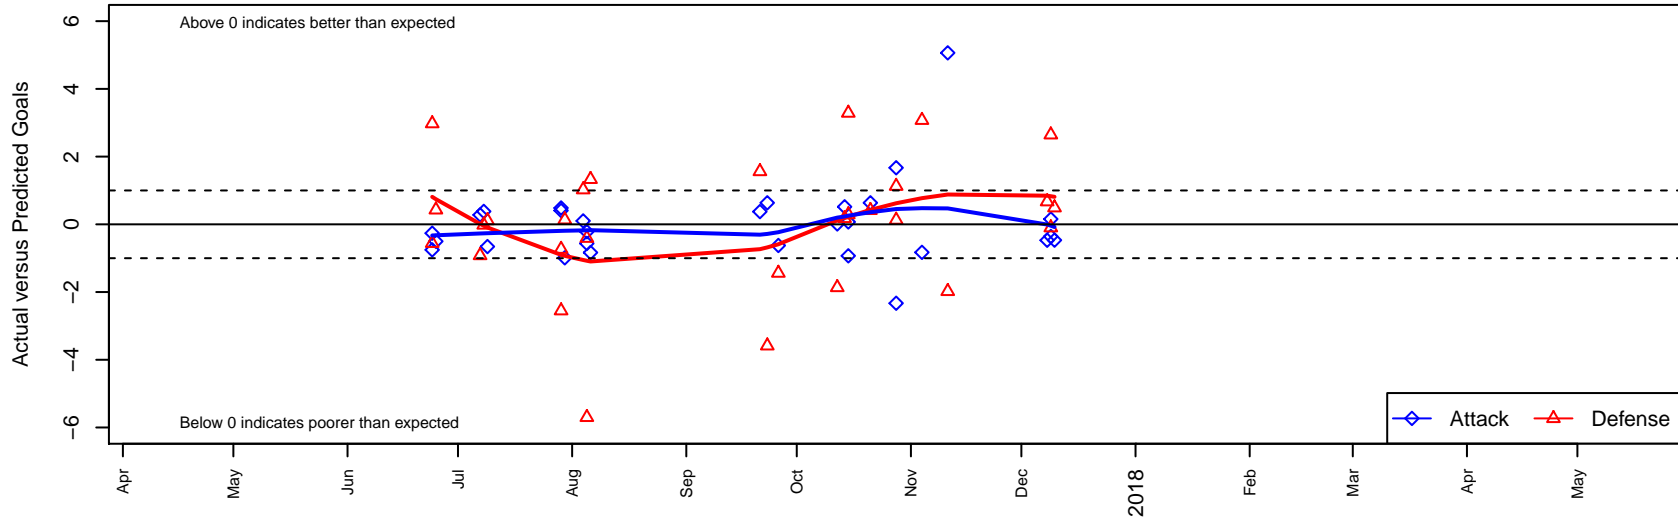

Breakers Derby B00

Breakers SC
 Spokane, WA
 B00 total strength=1467
 attack=10.78 defense=9.44
 fall league = PSPL Classic – East U19
 notes= Derby–Gold 2014–6

alt names used:
 BREAKERS FC DERBY B00 (WA)
 BREAKERS BREAKER HS BOYS 01/00 (WA)

Venues played:
 2017 Snohomish United Invt Gold
 2017 Seattle Cup BU18–19
 2017 River City Cup U19 ('99) U19
 2017 Mt Hood Challenge U19 Silver
 2017 PSPL Classic – East U19
 2017 WA Cup Silver U18
 2017 Timbers Winter Showcase 2000 Showcas

Breakers Derby B00
 Dots are actual minus expected GF (blue circles) and GA (red triangles).
 Blue line is smoothed change in attack strength. Red is smoothed change in defense strength.

**attack and defense variance (black dot)
relative to other teams
and top 10 in region**