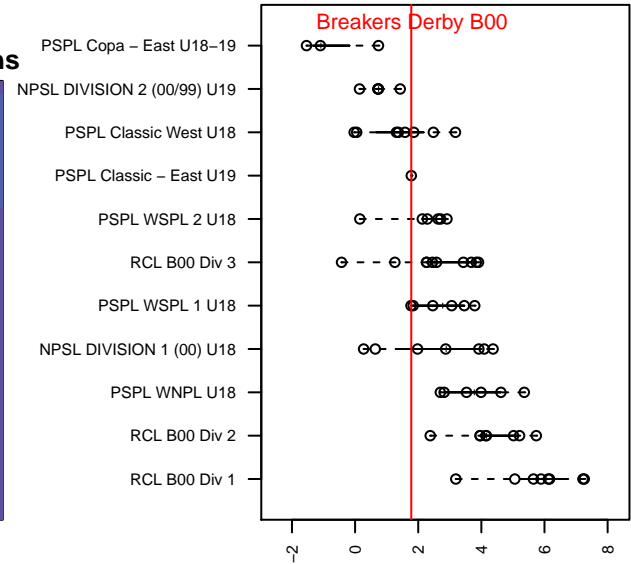

**attack and defense rating
relative to others at age
and all opponents in last 13 months**